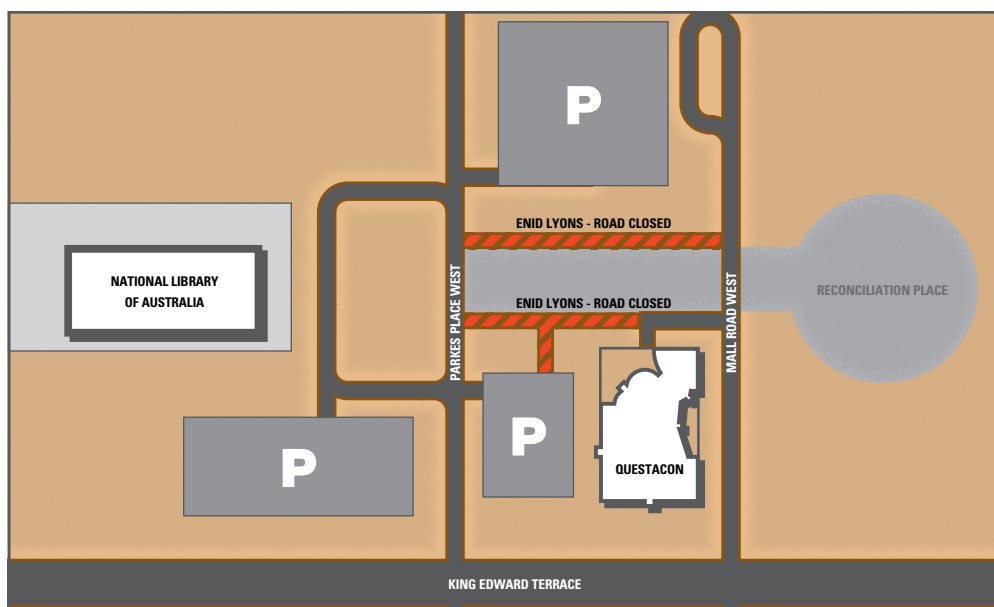

Humanities and Science Campus Square Update

Changed Traffic Arrangements

Enid Lyons Street will permanently close from Thursday 9 April 2009 to facilitate the construction of the Humanities and Science Campus Square, between the National Library of Australia and Questacon.

Enid Lyons Street is located on the lake side of the Questacon building.

Entry to the Questacon carpark will be via a new entrance off Parkes Place West, and buses will be directed to park in new designated coach parking on Mall Road West.

The changed traffic arrangements will not affect access to the Questacon underground loading dock.

Temporary road signage will be installed to inform road users of the changed traffic conditions.

Enid Lyons Street will be removed to create a new park with seats, barbeque facilities and a picnic shelter.

The Humanities and Science Campus Square, between the National Library of Australia and Questacon, is scheduled to be complete by September 2009.

For more information please contact:

The National Capital Authority Projects Team
02 6271 2888 • www.nationalcapital.gov.au